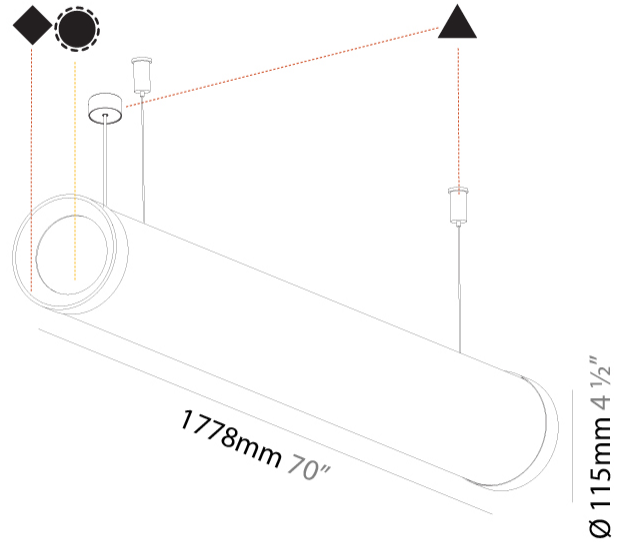

GENERAL

Series: Bunga Plus
Brand: Prolicht
Division: Architectural
Mounting Type: Suspension
Mounting Location: Ceiling
Subcategory: Profile

PHYSICAL

Shape: Cylinder
Length (mm): 1778
Length (in): 70
Width (mm): 115
Width (in): 4 1/2
Height (mm): 115
Height (in): 4 1/2
Max. Overall Height (mm): 2115
Max. Overall Height (in): 83 1/4
Light Distribution: Omnidirectional
Weight (kg): 5.763
Weight (lbs): 12.705
Diffuser: [PMMA - Opal](#)
Fixture Finish: [SSR / BKV / CWI / CRY / HAB / UFT / ITA / RUA / FTG / MYG / LOD / PUS / FRO / FUP / KIA / POP / BLS / SPG / MEY / GOH / GUM / CHC / COM / ABZ / JAG / OBR / MOS / ROR](#)
Fixture Material: Aluminum
Cable Details: [2000mm or 4000mm Transparent Cable](#)
Upon Request: Cable colour - White / Black / Orange / Red

ELECTRICAL

Lamp Type: LED (Zhaga Standard)
Input Wattage (W): 30
Total Output Wattage (W): 24 / 19.2 (3500K)
Dimming: [Non-Dimming / Phase Dimming (120Vac only) / 0-10V Dimming](#)
Driver Included: Yes
Driver Location: Integrated
Driver Type: Constant Current - 120 / 277Vac
Driver Class: Class 2
Input Voltage (V): 120 - 277
Constant Current (MA): 350 / 400 (3500K)

LED

Color Temperature (°K): [3000 / 3500 / 4000](#)
Max. Delivered Lumen (lm): 3320 / 3440 / 3510
CRI: >80 CRI
Lamp Life (hrs): 50000

OPTICAL

RATINGS AND CERTIFICATIONS

Certified By: Certified for North American Standards
IP rating: IP20