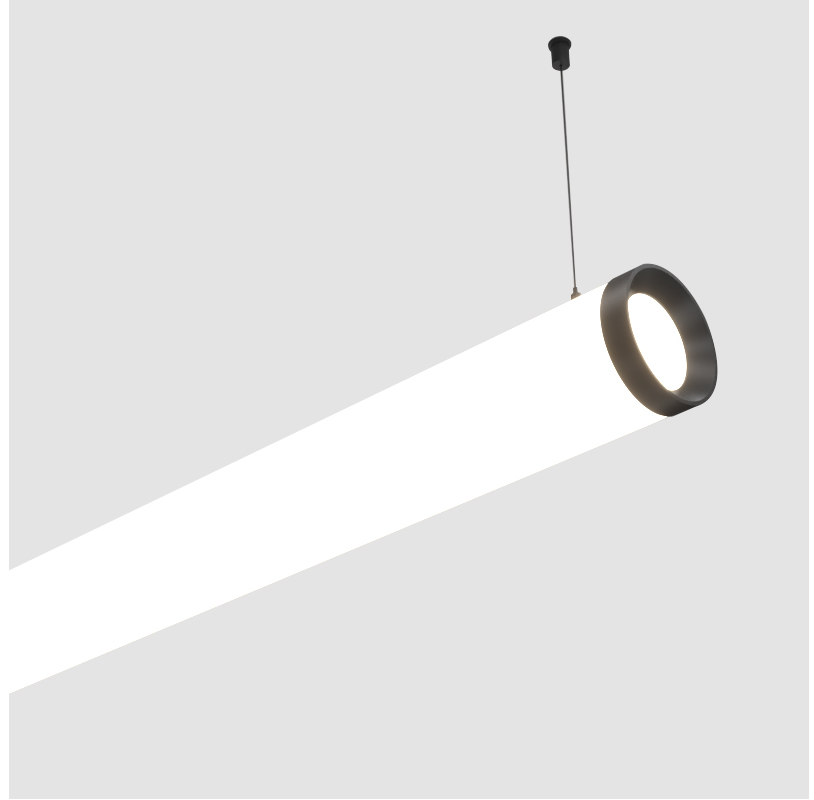

GENERAL

Series: Bunga Plus
Brand: Prolicht
Division: Architectural
Mounting Type: Suspension
Mounting Location: Ceiling
Subcategory: Profile

PHYSICAL

Shape: Cylinder
Length (mm): 1778
Length (in): 70
Width (mm): 115
Width (in): 4 1/2
Height (mm): 115
Height (in): 4 1/2
Max. Overall Height (mm): 2115
Max. Overall Height (in): 83 1/4
Light Distribution: Omnidirectional
Weight (kg): 5.763
Weight (lbs): 12.705
Diffuser: [PMMA - Opal](#)
Fixture Finish: [SSR / BKV / CWI / CRY / HAB / UFT / ITA / RUA / FTG / MYG / LOD / PUS / FRO / FUP / KIA / POP / BLS / SPG / MEY / GOH / GUM / CHC / COM / ABZ / JAG / OBR / MOS / ROR](#)
Fixture Material: Aluminum
Cable Details: [2000mm or 4000mm Transparent Cable](#)
Upon Request: Cable colour - White / Black / Orange / Red

ELECTRICAL

Lamp Type: LED (Zhaga Standard)
Input Wattage (W): 30
Total Output Wattage (W): 24 / 19.2 (3500K)
Dimming: [Non-Dimming / Phase Dimming (120Vac only) / 0-10V Dimming](#)
Driver Included: Yes
Driver Location: Integrated
Driver Type: Constant Current - 120 / 277Vac
Driver Class: Class 2
Input Voltage (V): 120 - 277
Constant Current (MA): 350 / 400 (3500K)

LED

Color Temperature (°K): [3000 / 3500 / 4000](#)
Max. Delivered Lumen (lm): 3320 / 3440 / 3510
CRI: >80 CRI
Lamp Life (hrs): 50000

OPTICAL

RATINGS AND CERTIFICATIONS

Certified By: Certified for North American Standards
IP rating: IP20