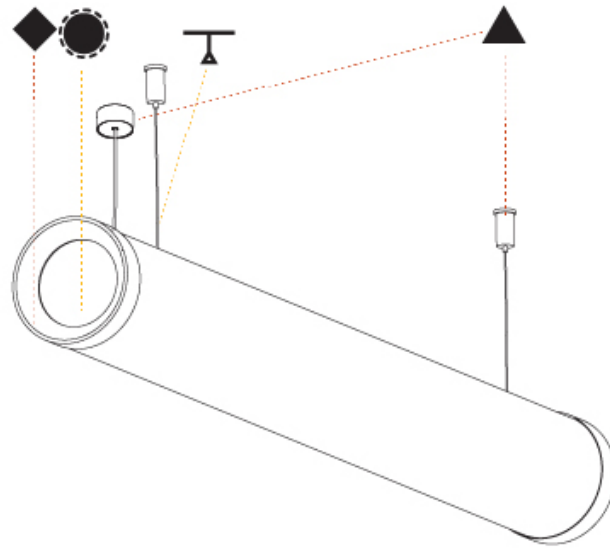

BUNGA PLUS SUSPENSION

A30703-

PROJECT	_____
TYPE	_____
SPECIFIER	_____
QUANTITY	_____
DATE	_____

A